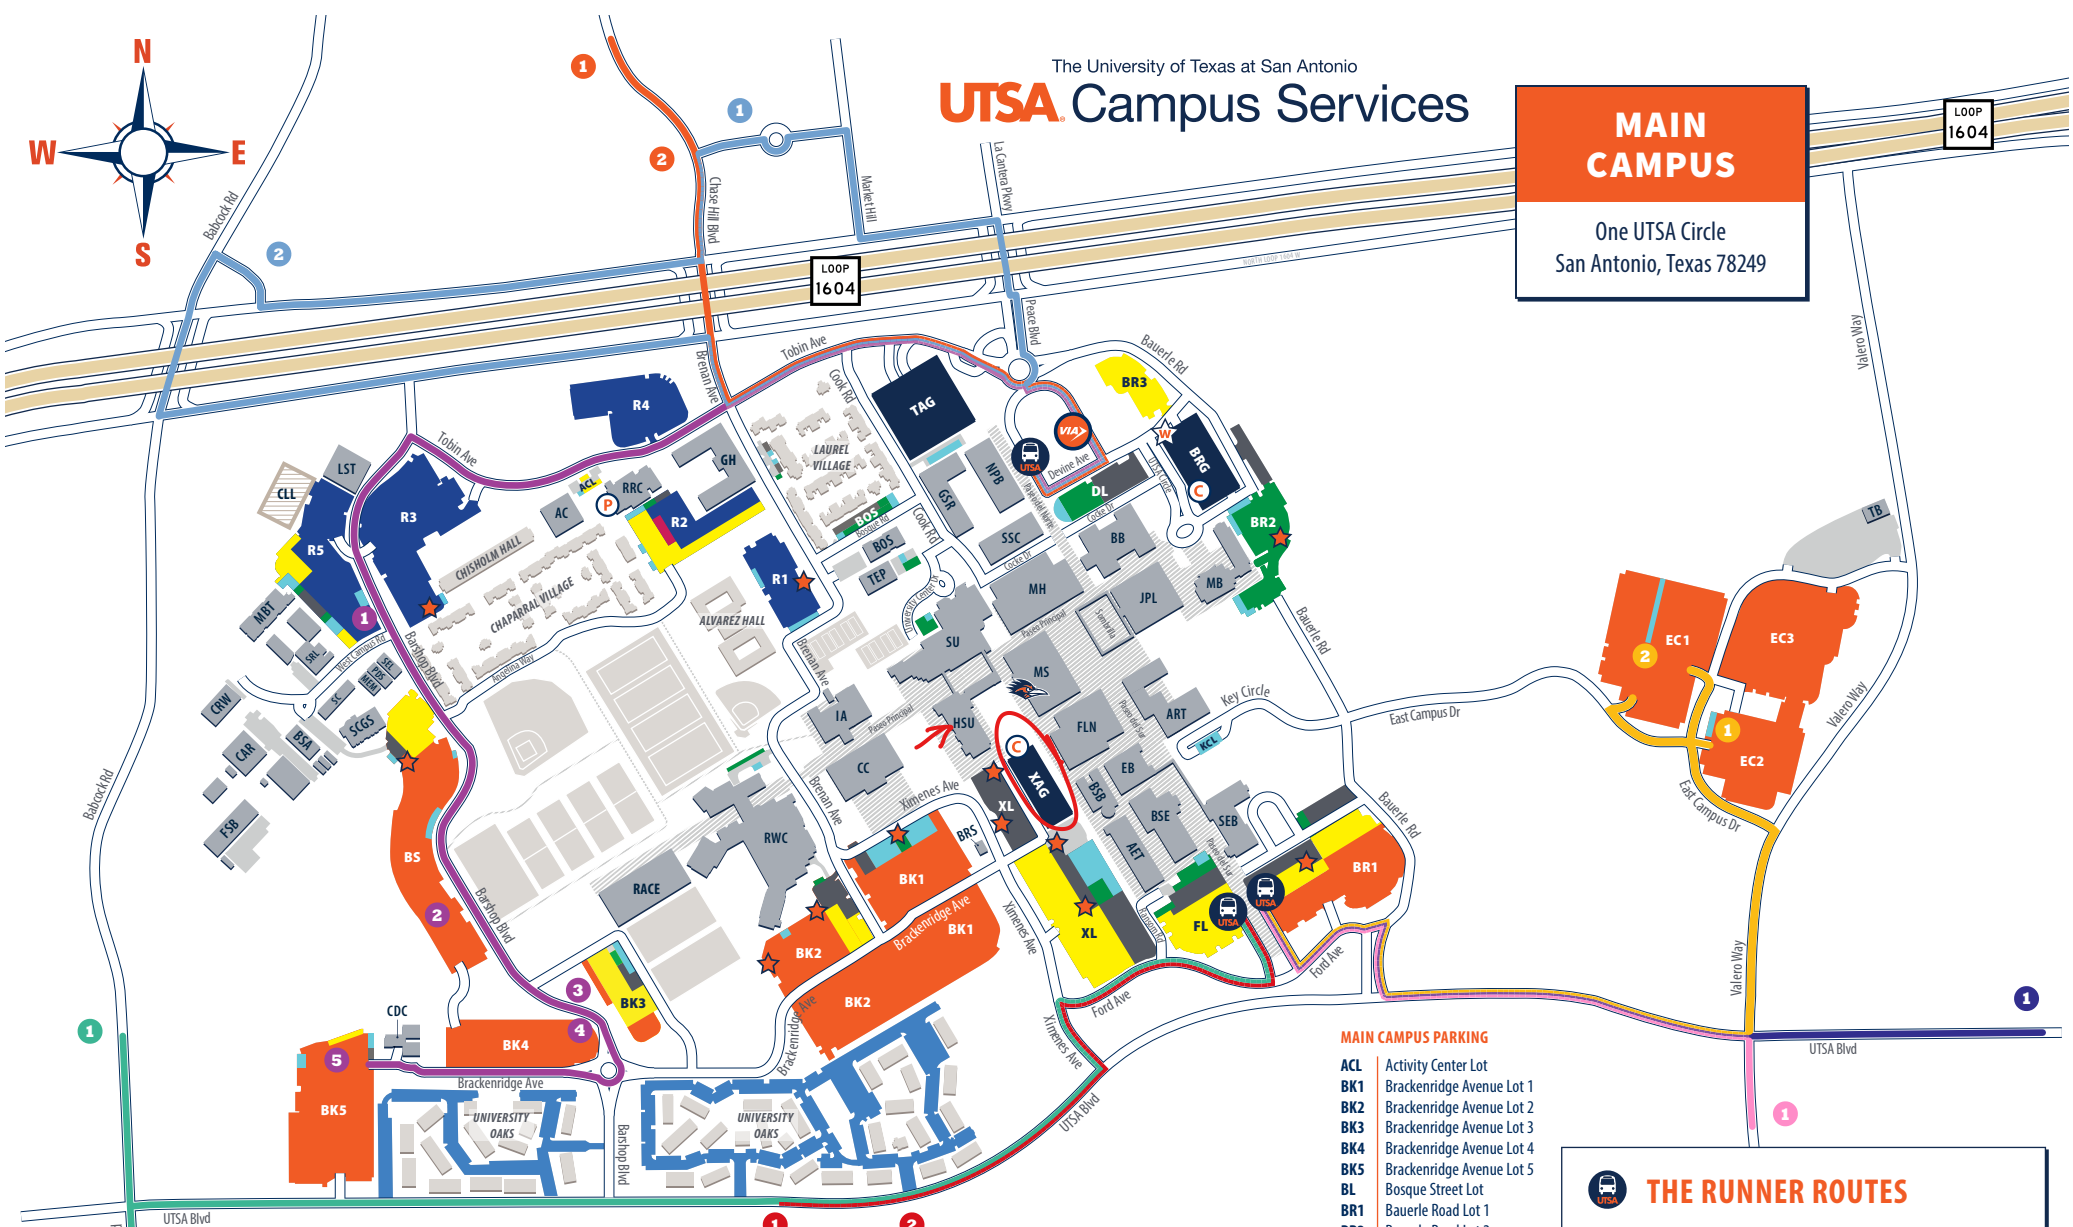

The University of Texas at San Antonio
UTSA Campus Services

MAIN CAMPUS

One UTSA Circle
 San Antonio, Texas 78249

MAIN CAMPUS BUILDINGS

- AC Activity Center
- AET Applied Engineering and Technology
- ART Arts Building
- BOS Bosque Street Building
- BSE Biosciences Building
- BSB Biotechnology Sciences & Engineering
- BB Business Building
- BRS Tito Bradshaw Bicycle Repair Shop
- BSA Business Services Annex
- CAR Center for Archaeological Research
- CRW Central Receiving & Warehouse
- CDC Child Development Center
- CC Convocation Center
- CLL Cypress Living Laboratory
- EB Engineering Building
- FSB Facilities Services Building

- FLN Flawn Sciences Building
- GH Guadalupe Hall
- GSR Graduate School and Research Building
- HSU **H-E-B Student Union**
- IA Intercollegiate Athletics Building
- JPL John Peace Library
- LST Large-Scale Testing Laboratory
- MB Main Building
- MBT Margaret Batts Tobin Laboratories
- MEM MEMS Lab
- MH McKinney Humanities Building
- MS Multidisciplinary Studies Building
- NPB North Paseo Building
- PDS Power & Dynamic Systems Lab
- RACE Roadrunner Athletic Center of Excellence
- RRC Roadrunner Café

THE RUNNER ROUTES

- 12 Bauerle Road Lot 1
- 13 Hill Country Place
- 14 Bauerle Road Lot 1
- 20 Ford Lot
- 22 Ford Lot
- 43 Campus Oval
- 45 Campus Oval
- 47 Campus Oval

- COMMUTER C PARKING
 - RESIDENT H PARKING
 - RESIDENT U PARKING
 - ADA/ACCESSIBLE PARKING
 - RESERVED PARKING
 - EMPLOYEE A PARKING
 - EMPLOYEE B PARKING
 - SHORT-TERM HOURLY PARKING
 - GARAGES
- (Garage Permit, Short-Term, & Disabled Parking Only)
- MOTORCYCLE PARKING
 - HOURLY PARKING PAY STATION
 - WELCOME CENTER
 - GARAGE CASHIER STATION
 - CAMPUS SERVICES (MS 1.01.52)
 - VIA BUS STOP